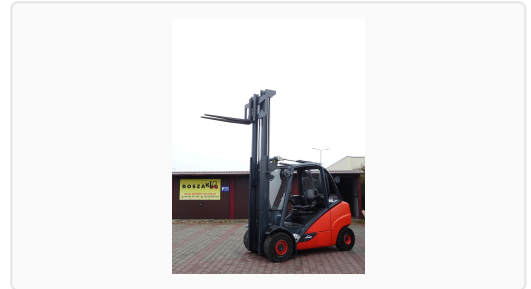

LINDE

Forklift truck Linde H35D-02

Forklifts

PRICE

€9 860 net

TECHNICAL FEATURES

Date of production	2015
Operating hours [h]	14014
Fuel Type	Diesel
Mast type	Standard
Pumping Height Max [m] [m]	3,35
Overall height [m] [m]	2,35
Capacity [t] [t]	3.5
Equipment	3 sekcja, Półkabina
Additional info	Stan: Bardzo dobry, Możliwość UDT